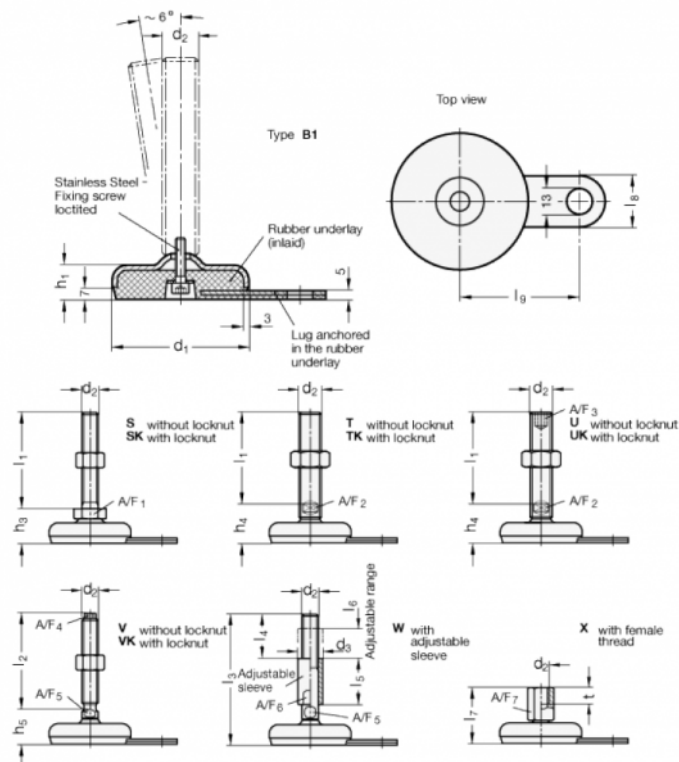

Article number: 2033100M2075B1TK
 Description: E+G levelling foot
 GN 33-100-M20-75-B1-TK, Stainless steel
 Note: TK With nut, Wrench flat at the bottom

Measures

A/F2 = 15
 d1 = 100
 d2 = M20
 h1 = 21
 h4 = 36
 l1 = 75
 l8 = 30
 l9 = 80